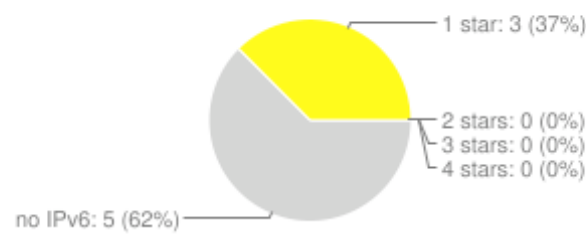

SMALL

- BeeVPN ApS <Registry based in EU>
- CCANET Limited <Registry based in UK>

IPv6 RIPEness: 7718 LIRs (6.9.2011.)

Albania (22 LIRs)

Bosnia-Herzegovina (29 LIRs)

Croatia (23 LIRs)

Macedonia (21 LIRs)

Montenegro (8 LIRs)