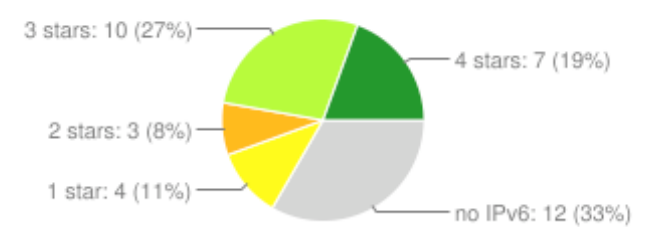

Romania (36 LIRs)