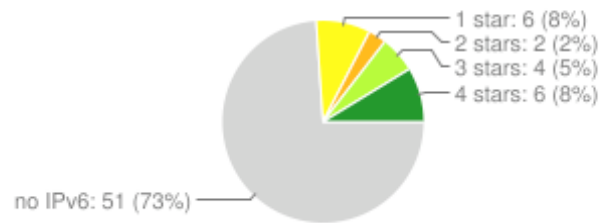

SMALL

- BeeVPN ApS <Registry based in EU>
- CCANET Limited <Registry based in UK>

IPv6 RIPEness: 7718 LIRs (6.9.2011.)

Albania (22 LIRs)

Bosnia-Herzegovina (29 LIRs)

Croatia (23 LIRs)

Macedonia (21 LIRs)

Montenegro (8 LIRs)

Romania (36 LIRs)

Serbia (69 LIRs)

Slovenia (43 LIRs)

IPv6 RIPEness – countries (6.9.2011.)

IPv6 RIPEness – countries (6.9.2011.)

IPv6 RIPEness - Act now!

- To get yourself more stars:
 - request IPv6 allocation or PI assignment
 - create route6 object in RR
 - request reverse DNS delegation
 - (create domain object in RIPE DB)
 - announce your IPv6 prefix
 - **to learn how: come to RIPE NCC courses**
- Once you have 4 stars, ask for a T-shirt!
 - ncc@ripe.net
- **<http://IPv6ActNow.org>**