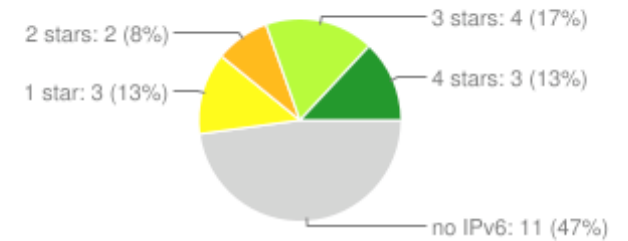

SMALL

- BeeVPN ApS <Registry based in EU>
- CCANET Limited <Registry based in UK>

IPv6 RIPEness: 7718 LIRs (6.9.2011.)

Albania (22 LIRs)

Bosnia-Herzegovina (29 LIRs)

Croatia (23 LIRs)

Macedonia (21 LIRs)

Montenegro (8 LIRs)

Romania (36 LIRs)

Serbia (69 LIRs)

Slovenia (43 LIRs)

IPv6 RIPEness – countries (6.9.2011.)

IPv6 RIPEness – countries (6.9.2011.)

IPv6 RIPEness - Act now!

- To get yourself more stars:
 - request IPv6 allocation or PI assignment
 - create route6 object in RR
 - request reverse DNS delegation
 - (create domain object in RIPE DB)
 - announce your IPv6 prefix
 - **to learn how: come to RIPE NCC courses**
- Once you have 4 stars, ask for a T-shirt!
 - ncc@ripe.net
- **<http://IPv6ActNow.org>**