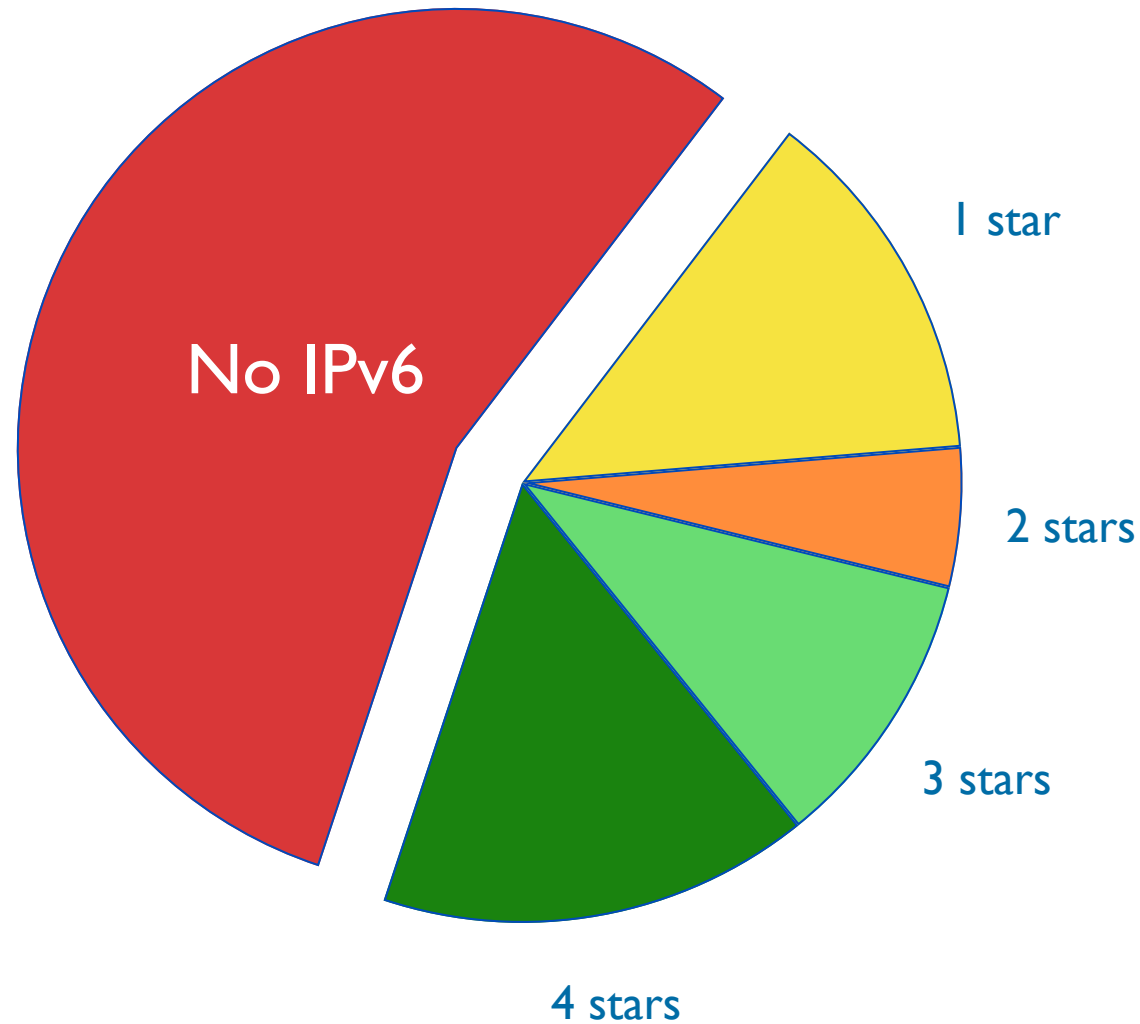

IPv6 RIPEness

South-Eastern Europe Regional Meeting
6-9.9.2011, Dubrovnik

Vesna Manojlovic, RIPE NCC

IPv6 RIPEness

- Measurement of IPv6 capabilities of LIRs
- One “star” for having IPv6 space
- More stars:
 - visible in RIS
 - route6 object in RR
 - reverse DNS
- All four stars: listed on the “4*” page:
<http://ipv6ripeness.ripe.net>
- Also visible in LIR Locator: lirportal.ripe.net

SMALL

- BeeVPN ApS <Registry based in EU>
- CCANET Limited <Registry based in UK>

IPv6 RIPEness: 7718 LIRs (6.9.2011.)

Albania (22 LIRs)

Bosnia-Herzegovina (29 LIRs)

Croatia (23 LIRs)

Macedonia (21 LIRs)

Montenegro (8 LIRs)

Romania (36 LIRs)

Serbia (69 LIRs)

Slovenia (43 LIRs)

IPv6 RIPEness – countries (6.9.2011.)

IPv6 RIPEness – countries (6.9.2011.)

IPv6 RIPEness - Act now!

- To get yourself more stars:
 - request IPv6 allocation or PI assignment
 - create route6 object in RR
 - request reverse DNS delegation
 - (create domain object in RIPE DB)
 - announce your IPv6 prefix
 - **to learn how: come to RIPE NCC courses**
- Once you have 4 stars, ask for a T-shirt!
 - ncc@ripe.net
- **<http://IPv6ActNow.org>**