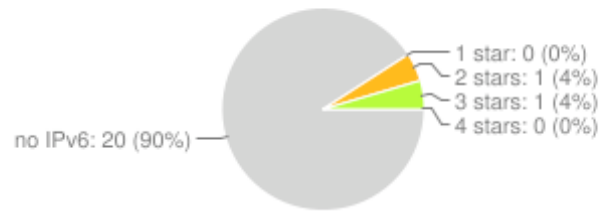

IPv6 RIPEness

South-Eastern Europe Regional Meeting
6-9.9.2011, Dubrovnik

Vesna Manojlovic, RIPE NCC

IPv6 RIPEness

- Measurement of IPv6 capabilities of LIRs
- One “star” for having IPv6 space
- More stars:
 - visible in RIS
 - route6 object in RR
 - reverse DNS
- All four stars: listed on the “4*” page:
<http://ipv6ripeness.ripe.net>
- Also visible in LIR Locator: lirportal.ripe.net

SMALL

- BeeVPN ApS <Registry based in EU>
- CCANET Limited <Registry based in UK>

IPv6 RIPEness: 7718 LIRs (6.9.2011.)

Albania (22 LIRs)

Bosnia-Herzegovina (29 LIRs)

Croatia (23 LIRs)

Macedonia (21 LIRs)

Montenegro (8 LIRs)