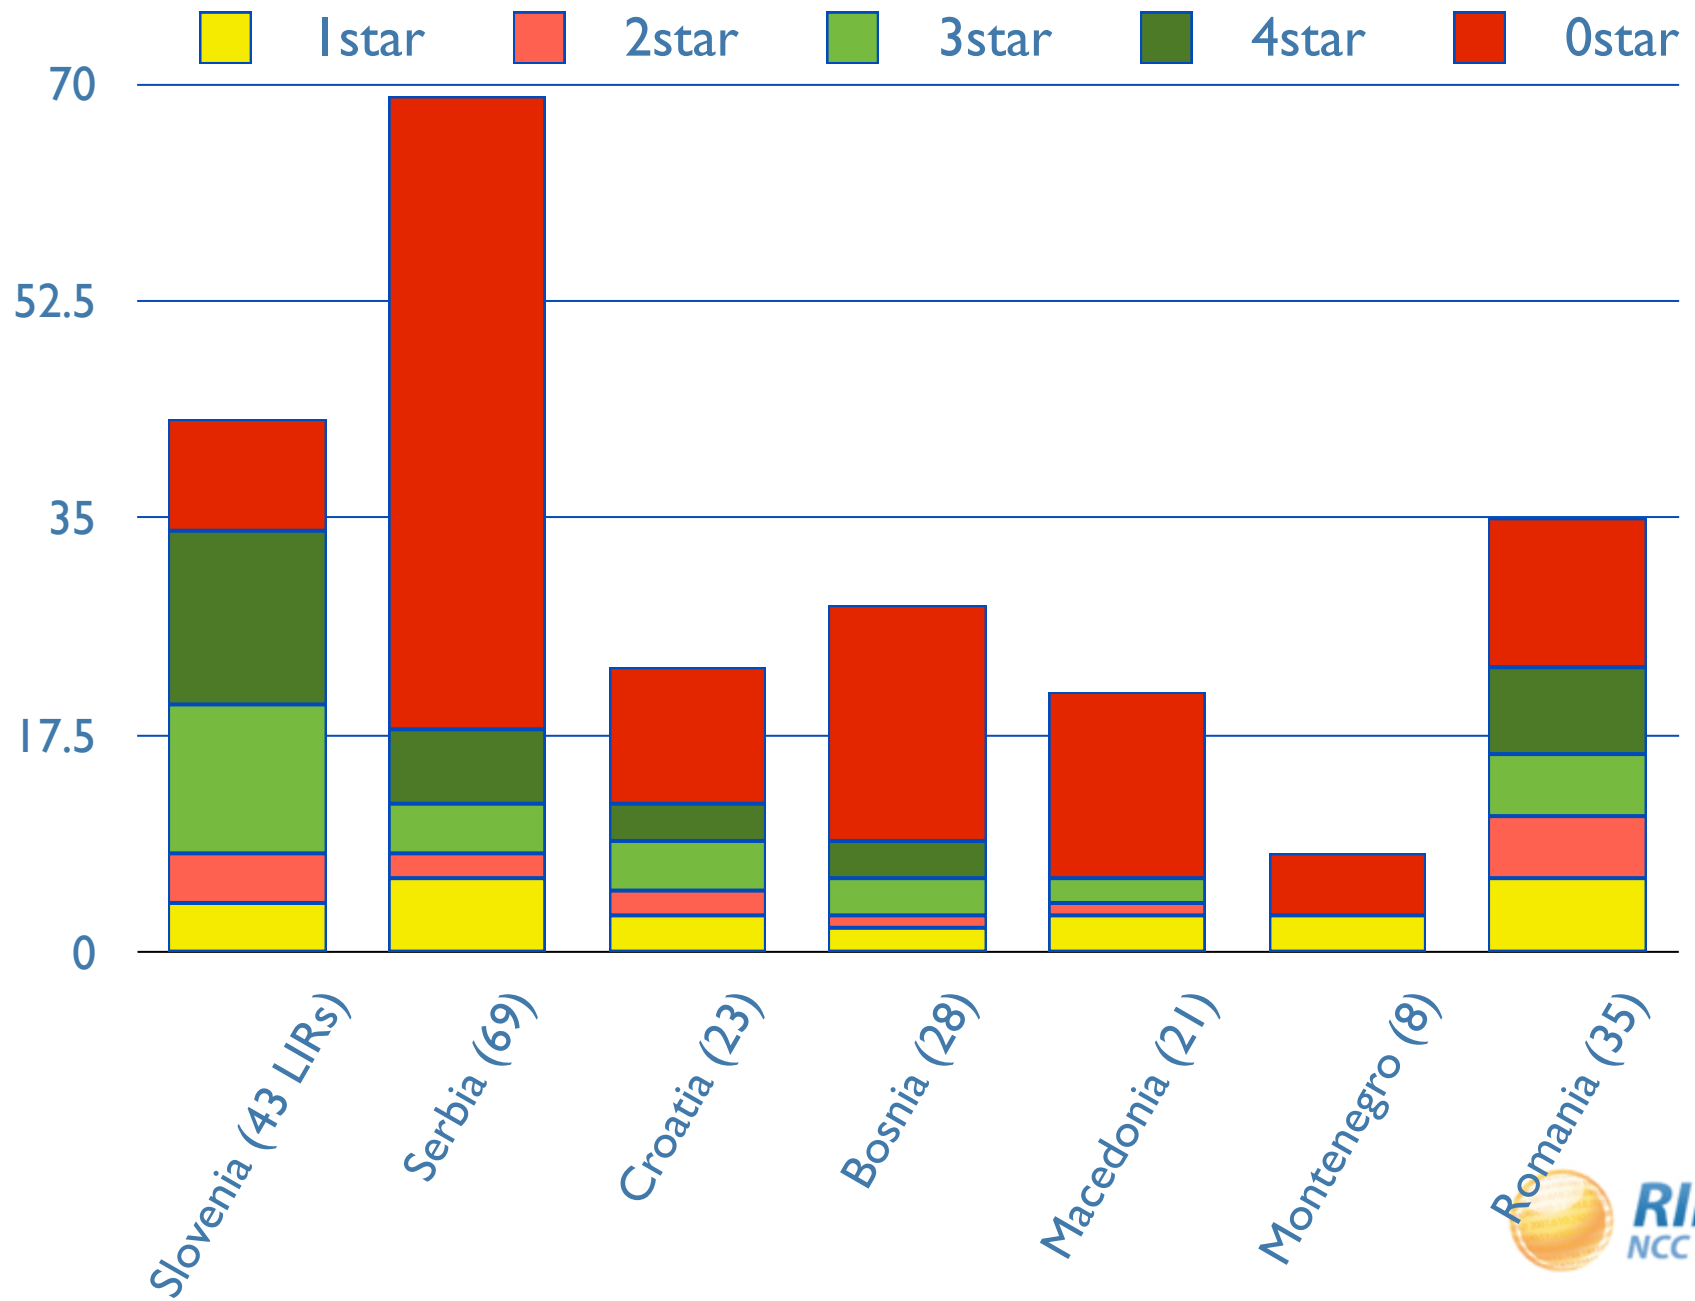

IPv6 RIPEness

South-Eastern Europe Regional Meeting
6-9.9.2011, Dubrovnik

Vesna Manojlovic, RIPE NCC

IPv6 RIPEness

- Measurement of IPv6 capabilities of LIRs
- One “star” for having IPv6 space
- More stars:
 - visible in RIS
 - route6 object in RR
 - reverse DNS
- All four stars: listed on the “4*” page:
<http://ipv6ripeness.ripe.net>
- Also visible in LIR Locator: lirportal.ripe.net

SMALL

- BeeVPN ApS <Registry based in EU>
- CCANET Limited <Registry based in UK>

IPv6 RIPEness: 7718 LIRs (6.9.2011.)

Albania (22 LIRs)

Bosnia-Herzegovina (29 LIRs)

Croatia (23 LIRs)

Macedonia (21 LIRs)

Montenegro (8 LIRs)

Romania (36 LIRs)

Serbia (69 LIRs)

Slovenia (43 LIRs)

IPv6 RIPEness – countries (6.9.2011.)

IPv6 RIPEness – countries (6.9.2011.)

IPv6 RIPEness - Act now!

- To get yourself more stars:
 - request IPv6 allocation or PI assignment
 - create route6 object in RR
 - request reverse DNS delegation
 - (create domain object in RIPE DB)
 - announce your IPv6 prefix
 - **to learn how: come to RIPE NCC courses**
- Once you have 4 stars, ask for a T-shirt!
 - ncc@ripe.net
- **<http://IPv6ActNow.org>**

RIPE Labs and other IPv6 measurements

- Platform for publishing articles & getting feedback
 - <http://labs.ripe.net/Members/mirjam/ipv6-ripeness>
- Other IPv6 measurements:
 - World IPv6 Day
 - <http://labs.ripe.net/ipv6day/world-ipv6-day-content-collection>
 - RIPEstat
 - RIPE Atlas