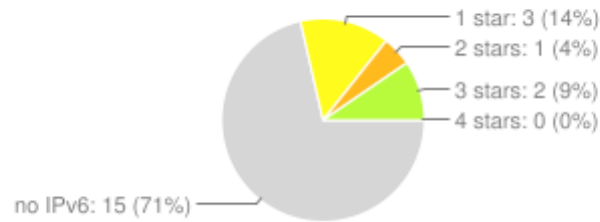

SMALL

- BeeVPN ApS <Registry based in EU>
- CCANET Limited <Registry based in UK>

IPv6 RIPEness: 7718 LIRs (6.9.2011.)

Albania (22 LIRs)

Bosnia-Herzegovina (29 LIRs)

Croatia (23 LIRs)

Macedonia (21 LIRs)

Montenegro (8 LIRs)

Romania (36 LIRs)

Serbia (69 LIRs)

Slovenia (43 LIRs)

IPv6 RIPEness – countries (6.9.2011.)

IPv6 RIPEness – countries (6.9.2011.)

IPv6 RIPEness - Act now!

- To get yourself more stars:
 - request IPv6 allocation or PI assignment
 - create route6 object in RR
 - request reverse DNS delegation
 - (create domain object in RIPE DB)
 - announce your IPv6 prefix
 - **to learn how: come to RIPE NCC courses**
- Once you have 4 stars, ask for a T-shirt!
 - ncc@ripe.net
- **<http://IPv6ActNow.org>**