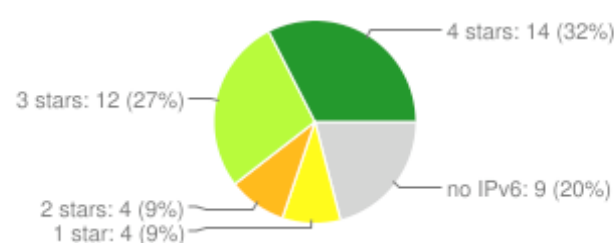

SMALL

- BeeVPN ApS <Registry based in EU>
- CCANET Limited <Registry based in UK>

IPv6 RIPEness: 7718 LIRs (6.9.2011.)

Albania (22 LIRs)

Bosnia-Herzegovina (29 LIRs)

Croatia (23 LIRs)

Macedonia (21 LIRs)

Montenegro (8 LIRs)

Romania (36 LIRs)

Serbia (69 LIRs)

Slovenia (43 LIRs)

IPv6 RIPEness – countries (6.9.2011.)

IPv6 RIPEness – countries (6.9.2011.)

IPv6 RIPEness - Act now!

- To get yourself more stars:
 - request IPv6 allocation or PI assignment
 - create route6 object in RR
 - request reverse DNS delegation
 - (create domain object in RIPE DB)
 - announce your IPv6 prefix
 - **to learn how: come to RIPE NCC courses**
- Once you have 4 stars, ask for a T-shirt!
 - ncc@ripe.net
- **<http://IPv6ActNow.org>**