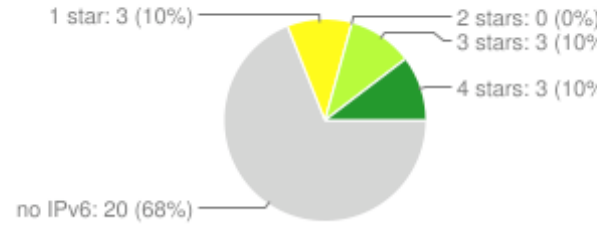

SMALL

- BeeVPN ApS <Registry based in EU>
- CCANET Limited <Registry based in UK>

IPv6 RIPEness: 7718 LIRs (6.9.2011.)

Albania (22 LIRs)

Bosnia-Herzegovina (29 LIRs)

Croatia (23 LIRs)

Macedonia (21 LIRs)

Montenegro (8 LIRs)

Romania (36 LIRs)

Serbia (69 LIRs)

Slovenia (43 LIRs)

IPv6 RIPEness – countries (6.9.2011.)

IPv6 RIPEness – countries (6.9.2011.)

IPv6 RIPEness - Act now!

- To get yourself more stars:
 - request IPv6 allocation or PI assignment
 - create route6 object in RR
 - request reverse DNS delegation
 - (create domain object in RIPE DB)
 - announce your IPv6 prefix
 - **to learn how: come to RIPE NCC courses**
- Once you have 4 stars, ask for a T-shirt!
 - ncc@ripe.net
- **<http://IPv6ActNow.org>**