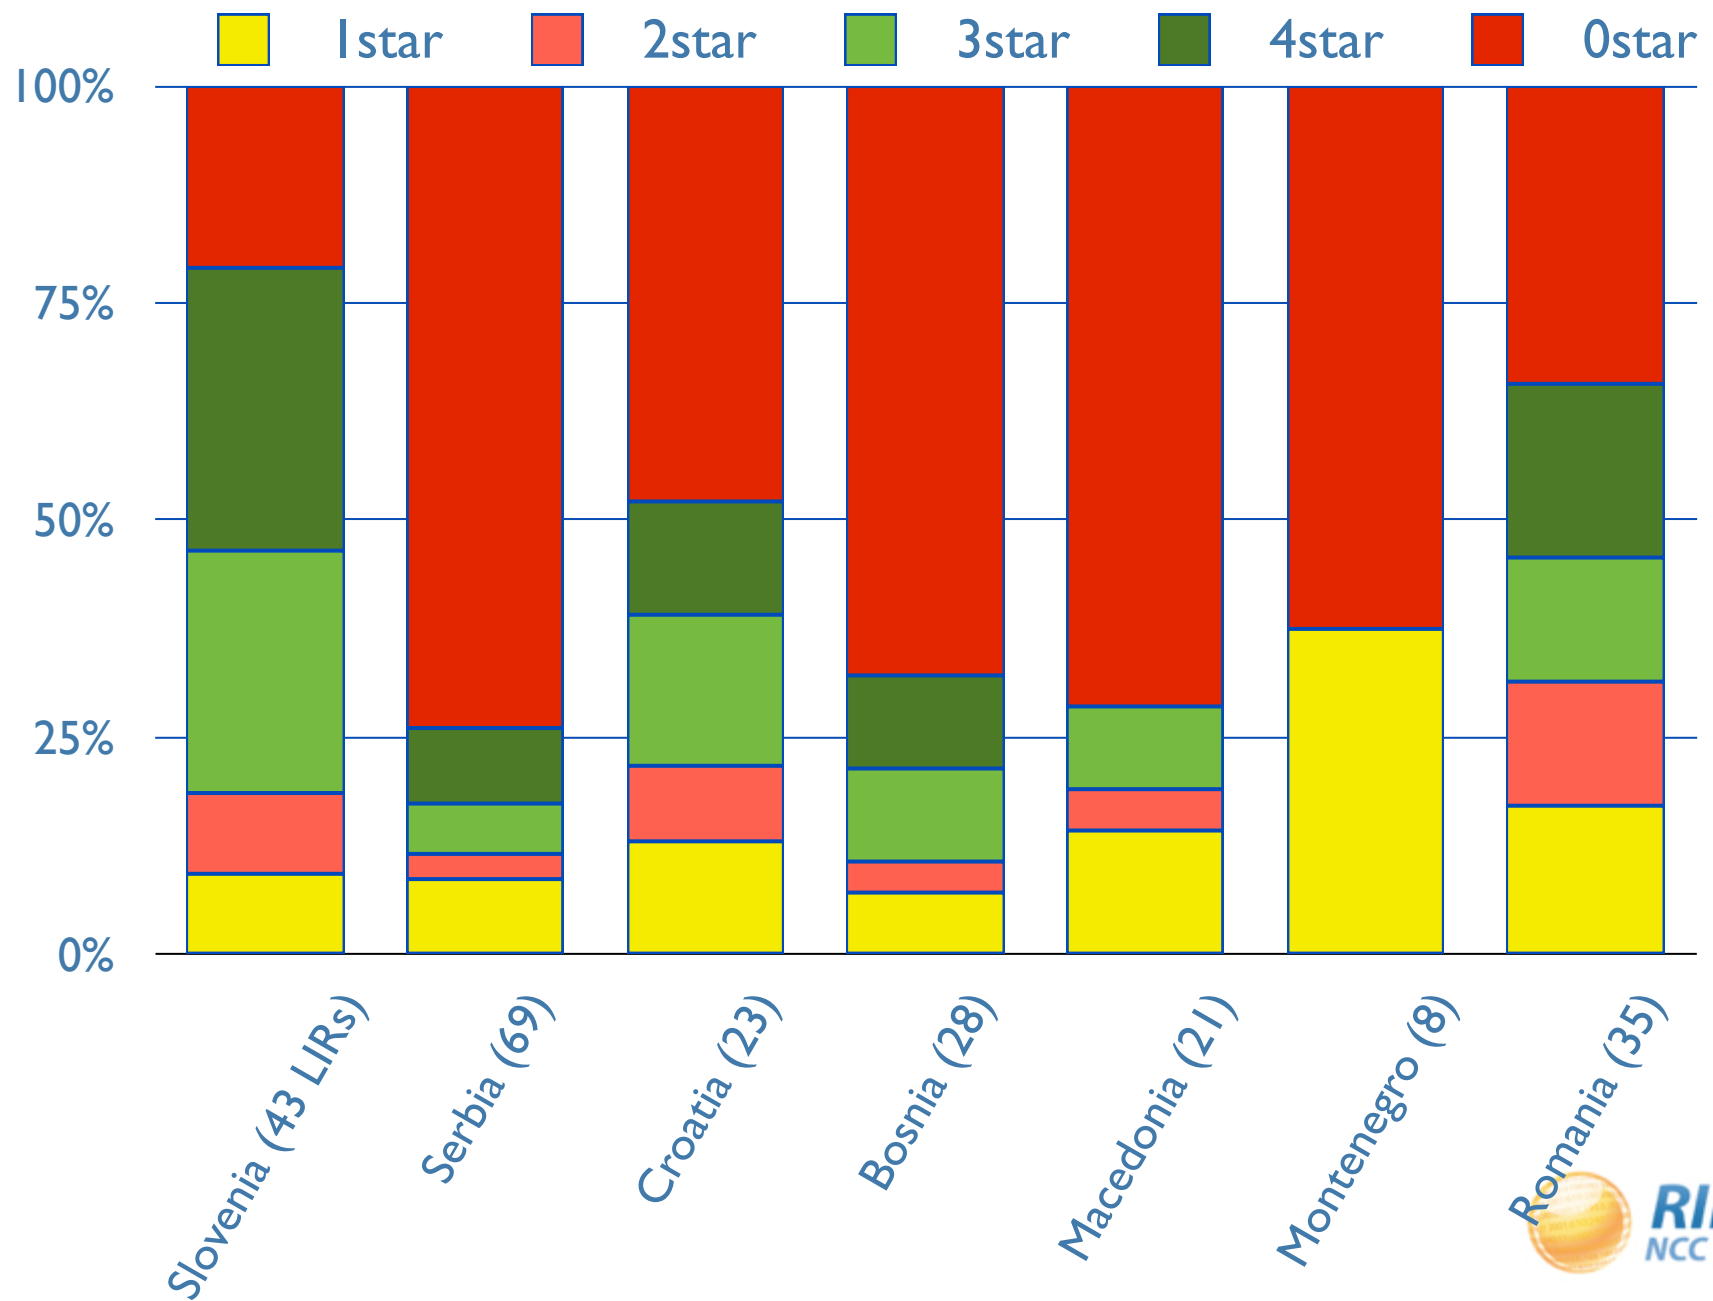

IPv6 RIPEness

South-Eastern Europe Regional Meeting
6-9.9.2011, Dubrovnik

Vesna Manojlovic, RIPE NCC

IPv6 RIPEness

- Measurement of IPv6 capabilities of LIRs
- One “star” for having IPv6 space
- More stars:
 - visible in RIS
 - route6 object in RR
 - reverse DNS
- All four stars: listed on the “4*” page:
<http://ipv6ripeness.ripe.net>
- Also visible in LIR Locator: lirportal.ripe.net

SMALL

- BeeVPN ApS <Registry based in EU>
- CCANET Limited <Registry based in UK>

IPv6 RIPEness: 7718 LIRs (6.9.2011.)

Albania (22 LIRs)

Bosnia-Herzegovina (29 LIRs)

Croatia (23 LIRs)

Macedonia (21 LIRs)

Montenegro (8 LIRs)

Romania (36 LIRs)

Serbia (69 LIRs)

Slovenia (43 LIRs)

IPv6 RIPEness – countries (6.9.2011.)

IPv6 RIPEness – countries (6.9.2011.)

IPv6 RIPEness - Act now!

- To get yourself more stars:
 - request IPv6 allocation or PI assignment
 - create route6 object in RR
 - request reverse DNS delegation
 - (create domain object in RIPE DB)
 - announce your IPv6 prefix
 - **to learn how: come to RIPE NCC courses**
- Once you have 4 stars, ask for a T-shirt!
 - ncc@ripe.net
- **<http://IPv6ActNow.org>**

RIPE Labs and other IPv6 measurements

- Platform for publishing articles & getting feedback
 - <http://labs.ripe.net/Members/mirjam/ipv6-ripeness>
- Other IPv6 measurements:
 - World IPv6 Day
 - <http://labs.ripe.net/ipv6day/world-ipv6-day-content-collection>
 - RIPEstat
 - RIPE Atlas